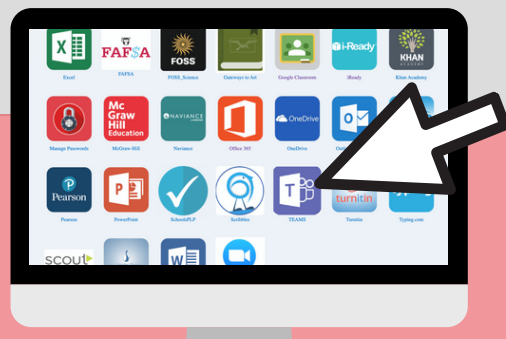

START Portal.PVPUSD.net

LOG IN TO STUDENT PORTAL

User ID: Student ID #
Password: Student DOB MMDDYY

CLICK ON TEAMS

CLICK ON CALENDAR

FOLLOW TIMES/LINKS

You will follow your child's schedule. Teachers have scheduled meetings in this platform based on the following schedule.

PRINCIPAL'S WELCOME

<https://us02web.zoom.us/j/86418990235?pwd=b0g0VTRzekZ3emJManFNVlh3clFpQT09>

Meeting ID: 864 1899 0235 Passcode: 116561

- 0 Period 545-5:55**
- Principal's Welcome 6-6:25**
- 1st Period 630-640**
- 2nd Period 645-655**
- 3rd Period 7-710**
- 4th Period 715-725**
- 5th Period 730-740**
- 6th Period 745-755**